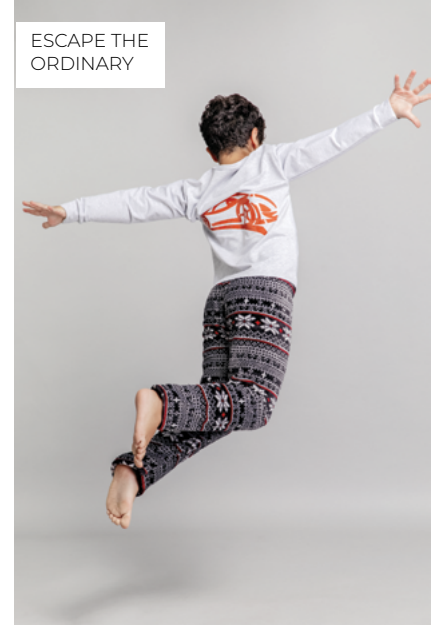

CODE	BW8109
DESCRIPTION	Printed round neck pajama with pants
SIZE	2-12/14-18
COLOR	Dark grey with touches of red and black
FABRIC	Polyester
PRICE	

ESCAPE THE
ORDINARY